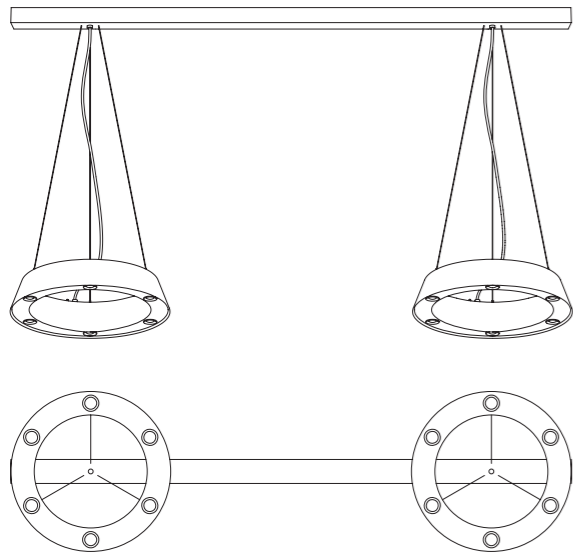

Beschreibung/Ausführung	technische Daten	Bestell-Nr.	Preise ohne MwSt. zero rated for VAT

**Vivio R400
Ringleuchter**

Ringleuchter aus Stahl und Aluminium, pulverbeschichtet

ring lamp made of steel and aluminium, powder coated

D=400mm B=51mm H=80mm, Baldachin D=200mm, Pendellänge 3m, Linse D=26mm, Gewicht 6kg.
6x LED 4,7W=28,2W, 3798lm
3x LED Uplight 4,7w=14,1W 1899lm
Taster an der Leuchte (DALI oder 1-10V auf Anfrage)

Weiß	<i>white</i>	236PL100WS	1.850,00 €
Schwarz	<i>black</i>	236PL100SW	1.850,00 €
Gold	<i>gold</i>	236PL100GO	1.850,00 €
Champagner	<i>champagne</i>	236PL100CH	1.850,00 €
jede RAL-Farbe	<i>every RAL colour</i>		Preis auf Anfrage

**Vivio R400/2
Ringleuchter**

Ringleuchter aus Stahl und Aluminium, pulverbeschichtet

ring lamp made of steel and aluminium, powder coated

2x D=400mm B=51mm H=80mm, Baldachin L=1400mm, Leuchterabstand 1000m, Pendellänge 3m, Linse D=26mm, Gewicht 14kg.
12x LED 4,7W=56,4W, 7596lm
6x LED Uplight 4,7w=28,2W 3798lm
Taster an der Leuchte (DALI oder 1-10V auf Anfrage)

Weiß	<i>white</i>	236PL120WS	3.820,00 €
Schwarz	<i>black</i>	236PL120SW	3.820,00 €
Gold	<i>gold</i>	236PL120GO	3.820,00 €
Champagner	<i>champagne</i>	236PL120CH	3.820,00 €
jede RAL-Farbe	<i>every RAL colour</i>		Preis auf Anfrage

Beschreibung/Ausführung	technische Daten	Bestell-Nr.	Preise ohne MwSt. zero rated for VAT

**Vivio R800
Ringleuchter**

Ringleuchter aus Stahl und Aluminium, pulverbeschichtet

ring lamp made of steel and aluminium, powder coated

D=800mm B=51mm H=80mm, Baldachin D=200mm, Pendellänge 3m, Linse D=26mm, Gewicht 6kg.
9x LED 4,7W=42,3W, 5697lm
3x LED Uplight 4,7w=14,1W 1899lm
Taster an der Leuchte (DALI oder 1-10V auf Anfrage)