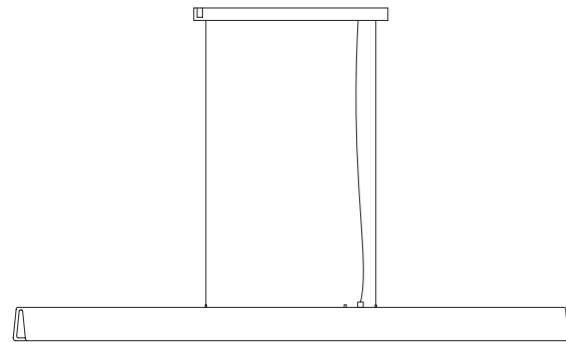

Weiß	<i>white</i>	236PL002WS	1.950,00 €
Schwarz	<i>black</i>	236PL002SW	1.950,00 €
Gold	<i>gold</i>	236PL002GO	1.950,00 €
Champagner	<i>champagne</i>	236PL002CH	1.950,00 €
jede RAL-Farbe	<i>every RAL colour</i>		Preis auf Anfrage

Beschreibung/Ausführung	technische Daten	Bestell-Nr.	Preise ohne MwSt. zero rated for VAT

**Vivio W180
Wandleuchte**

Wandleuchte aus Stahl und Aluminium, pulverbeschichtet

wall lamp made of steel and aluminium, powder coated

Breite=180mm, H=80mm, T=65mm, Linse D=26mm, Gewicht 1kg. 1x LED 4,7W, 633lm 1 x LED Uplight 4,7W 633lm Dimmbar mit handelsüblichem LED-Dimmer

Weiß	<i>white</i>	236WL180WS	375,00 €
Schwarz	<i>black</i>	236WL180SW	375,00 €
Gold	<i>gold</i>	236WL180GO	375,00 €
Champagner	<i>champagne</i>	236WL180CH	375,00 €
jede RAL-Farbe	<i>every RAL colour</i>		Preis auf Anfrage

**Vivio W400
Wandleuchte**

Wandleuchte aus Stahl und Aluminium, pulverbeschichtet

wall lamp made of steel and aluminium, powder coated

Breite=400mm, H=80mm, T=65mm, Linse D=26mm, Gewicht 2kg. 3x LED 4,7W=14,1W, 1899lm 3x LED Uplight 4,7w=14,1W 1899lm Dimmbar mit handelsüblichem LED-Dimmer

Weiß	<i>white</i>	236WL400WS	595,00 €
Schwarz	<i>black</i>	236WL400SW	595,00 €
Gold	<i>gold</i>	236WL400GO	595,00 €
Champagner	<i>champagne</i>	236WL400CH	595,00 €
jede RAL-Farbe	<i>every RAL colour</i>		Preis auf Anfrage